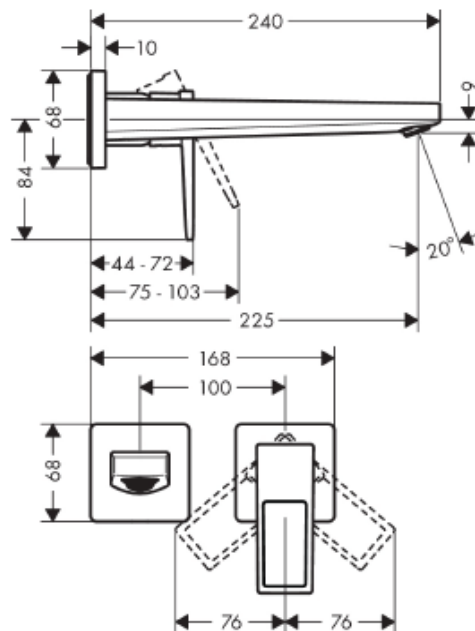

SPECIFICATION SHEET - fittings

BRAND:	hansgrohe	Product Photo:
ORIGIN:	Germany	
SERIES:	Metropol (Loop Handle)	
PRODUCT DESCRIPTION:	Wall-mounted basin mixer • with non-closing waste set • normal spray • flow rate: 5 l/min	
MODEL No.	74526 000	
FINISH/COLOUR:	Chrome-plated	
DIMENSIONS:	240mm x 168mm x 68mm 225mm spout projection	
OPTIONAL MATCHING PARTS:	10303180 basic set	

Technical Informations: Suitable for continous flow water heater

REMINDER:	Pipe flushing must be done before faucets are installed. Failure to do so voids the warranty.
	Do not use cleaners containing abrasive cleansers, ammonia, bleach, acids, waxes, alcohol, solvents or other products not recommended for chrome.
	All information is for reference only, installation shall always be based on the actual product delivered.